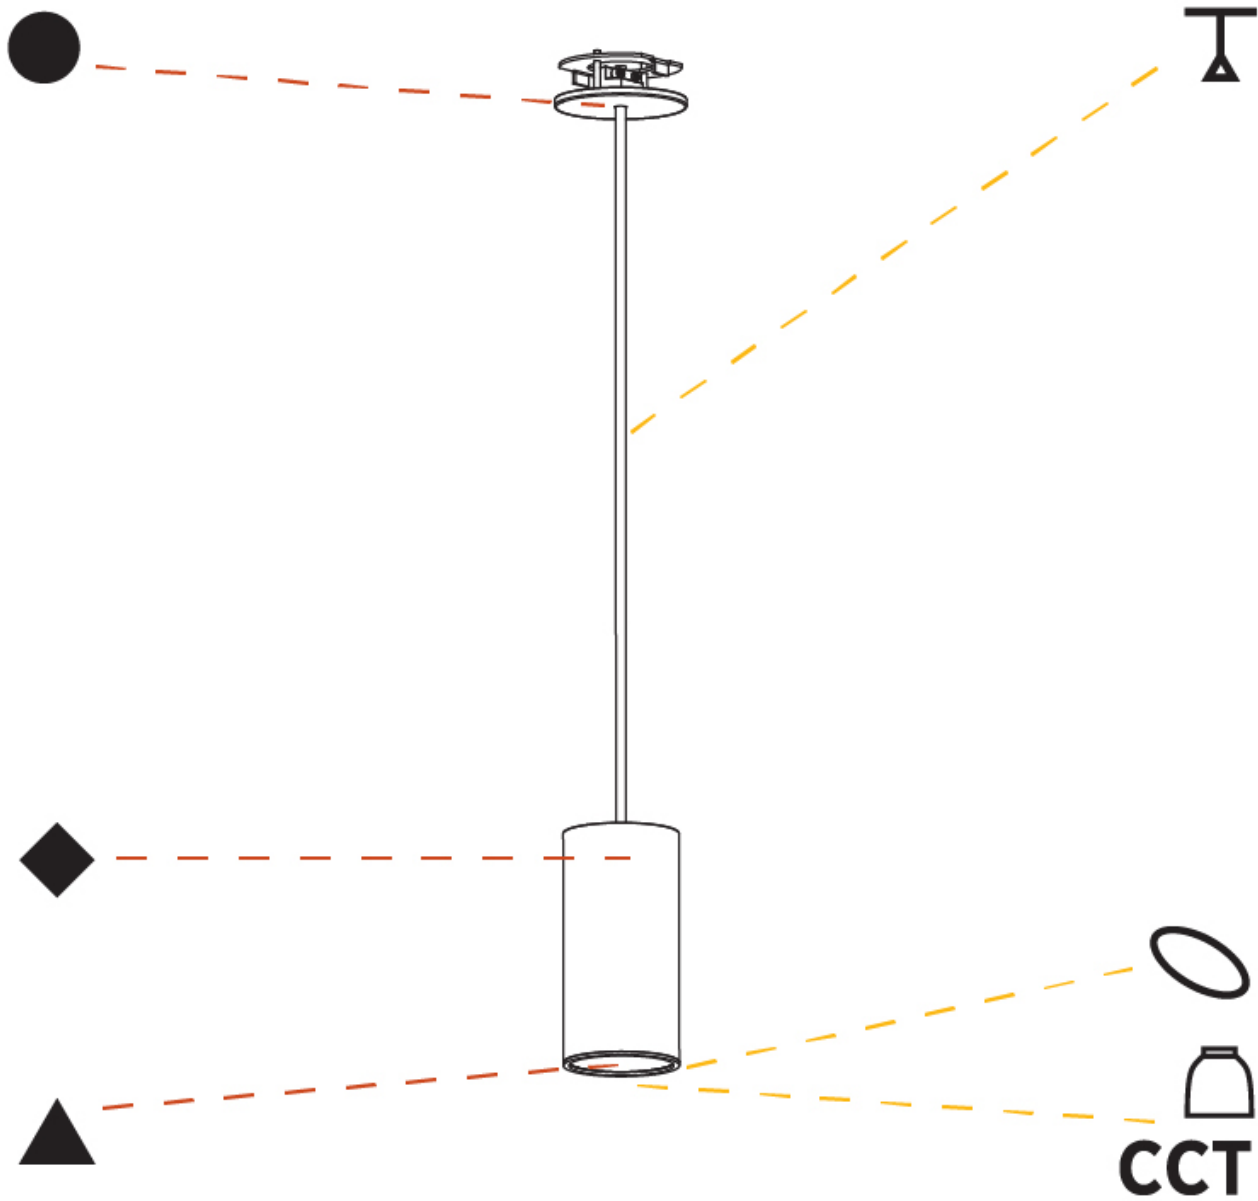

HANGOVER MONOPOINT RECESSED CANOPY SUSPENSION

A300157-

PROJECT	_____
TYPE	_____
SPECIFIER	_____
QUANTITY	_____
DATE	_____